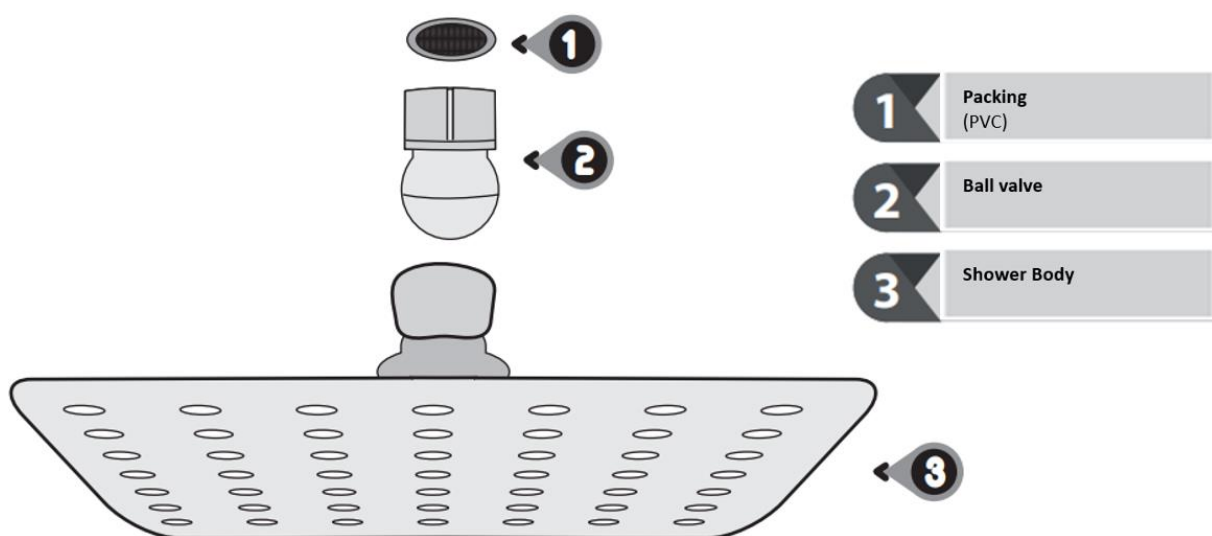

宁波陆易进出口有限公司

NINGBO LOUIE IMP. & EXP. CORP., LTD

NO.200 JINHE ROAD ZHENHAI ECONOMIC DEVELOPMENT ZONE, NINGBO 315221 CHINA
TEL: 0086-574-87915717 FAX:0086-574-87786749

PLASTIC LED SHOWER HEAD 200mm (LE-001)

PRODUCT	PLASTIC SHOWER HEAD
CODE	LE-001
MEASURE	200 mm

FEATURES

1. Square Wall shower
2. ABS Plastic Product
3. Rosca ½ NPT
4. Chrome-plated product
5. Led Light Dynamo

USES

1. Shower for home use
2. Use with hot and cold water

COMPONENTS

INSTALLATION MODE