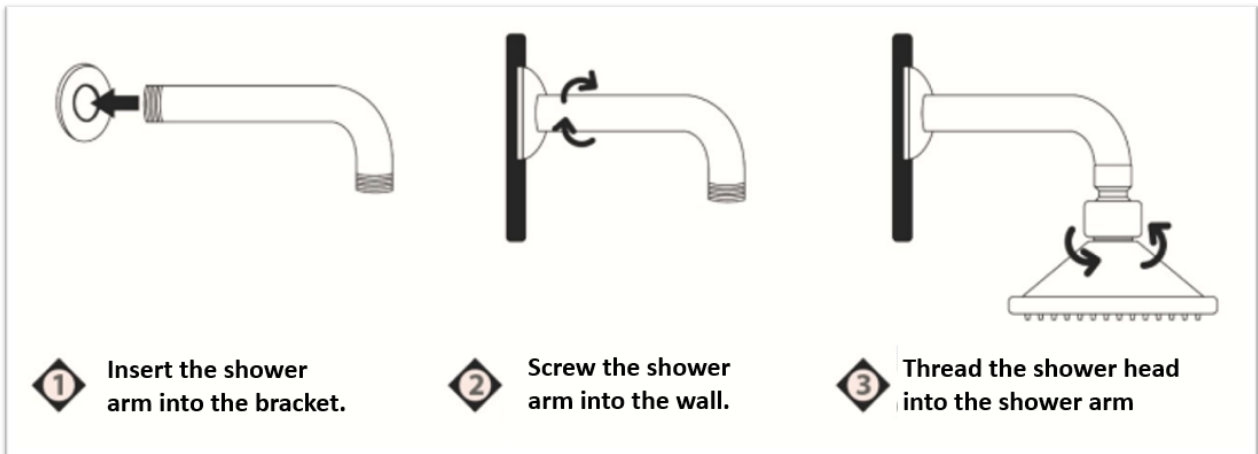

宁波陆易进出口有限公司

NINGBO LOUIE IMP. & EXP. CORP., LTD

NO.200 JINHE ROAD ZHENHAI ECONOMIC DEVELOPMENT ZONE, NINGBO 315221 CHINA
TEL: 0086-574-87915717 FAX:0086-574-87786749

RECOMMENDATIONS

Adjusting the threads is sufficient manually

Do not use glues or sealants.

Clean with a clean, soft and damp cloth to remove water stains.

宁波陆易进出口有限公司
NINGBO LOUIE IMP. & EXP. CORP., LTD